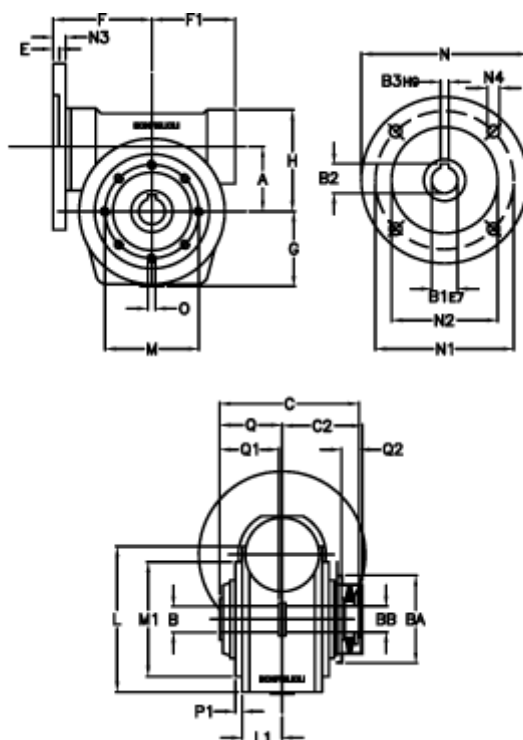

Article number: 390204901872216

Description: Worm Gear with Torque Limiter
VF 49-L1-P-18 P63B5

Measures

a = 49.50	C2 = 63,5	L1 = 36.8	O = M6x8
B = 25	Description = VF 49P-xx-63B5	m = 94	P1 = 2.5
B1 E7 = 11	E = 3.0	M1 = 68	Q = 51.0
B2 = 12.8	F = 70	N = 140	Q1 = 41
B3 H9 = 4	F1 = 63	N1 = 115	Q2 = 15
BA = 63	g = 56	N2 = 95	
BB H7 = 14	H = 80.0	N3 = 10.5	
C = 105	L = 107.5	N4 = 9,5	